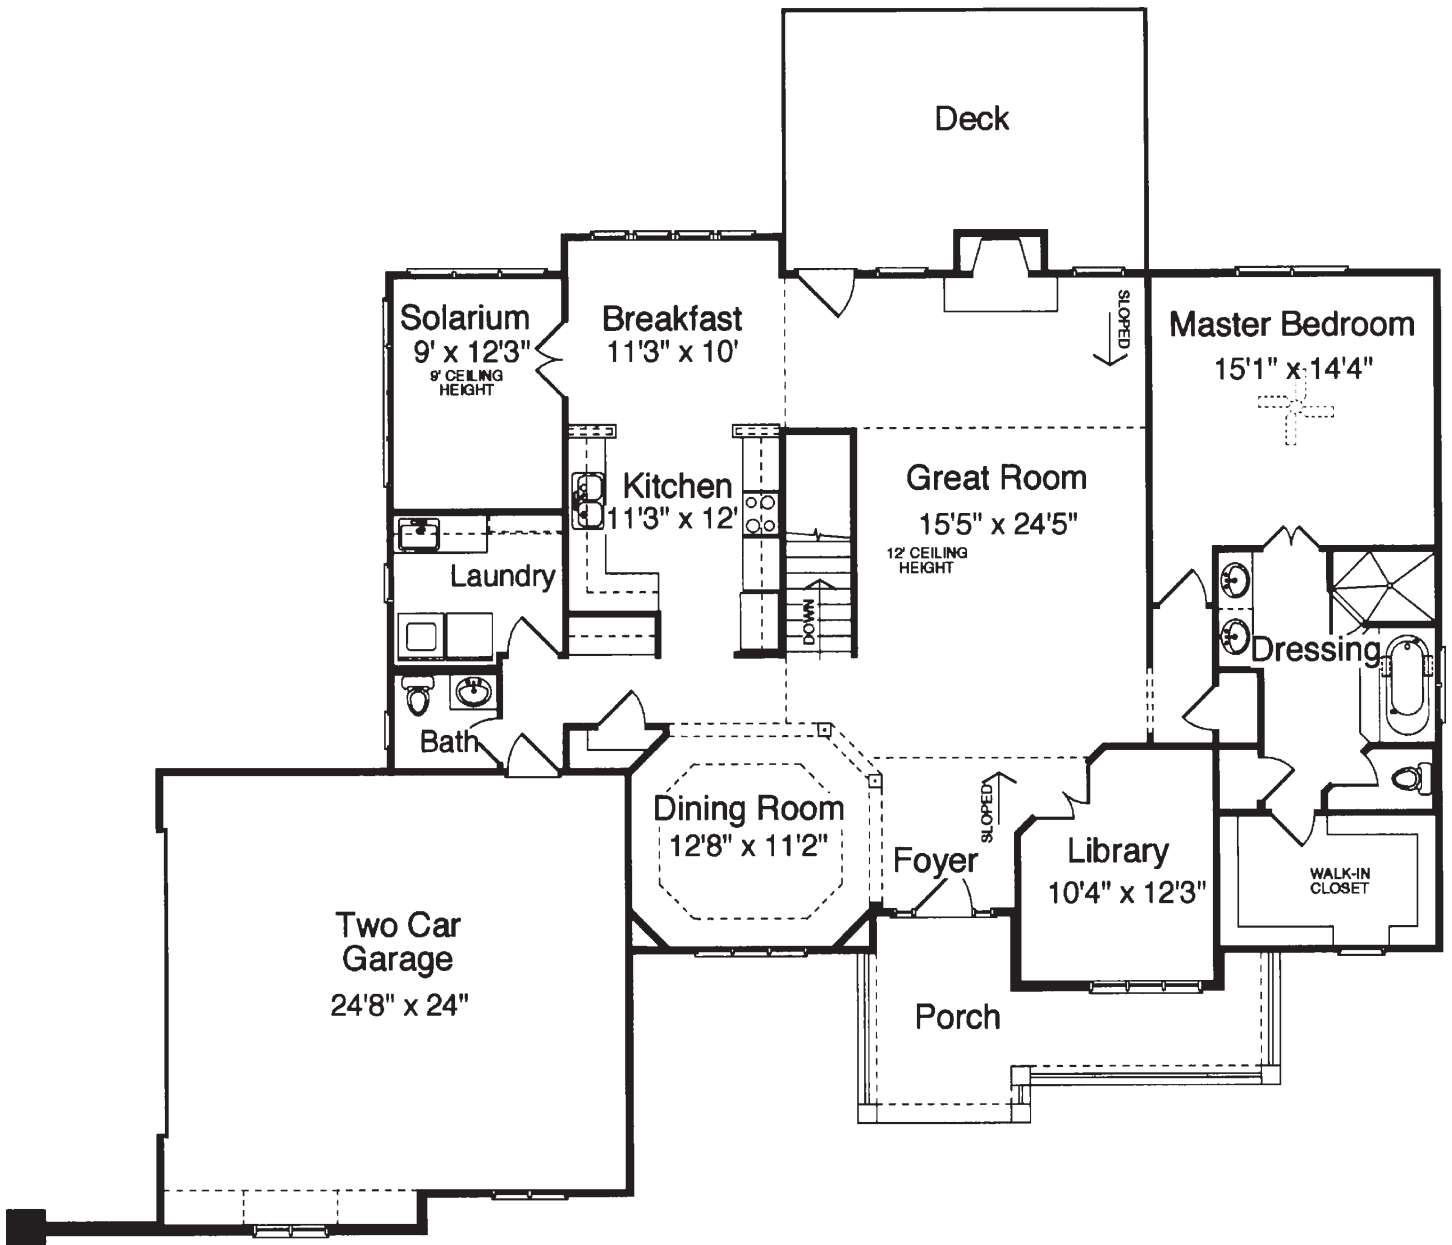

COPYRIGHT © 2004, DREAM HOME SOURCE, INC.

Order online or call now to purchase your dream home plan! 1-800-447-0027