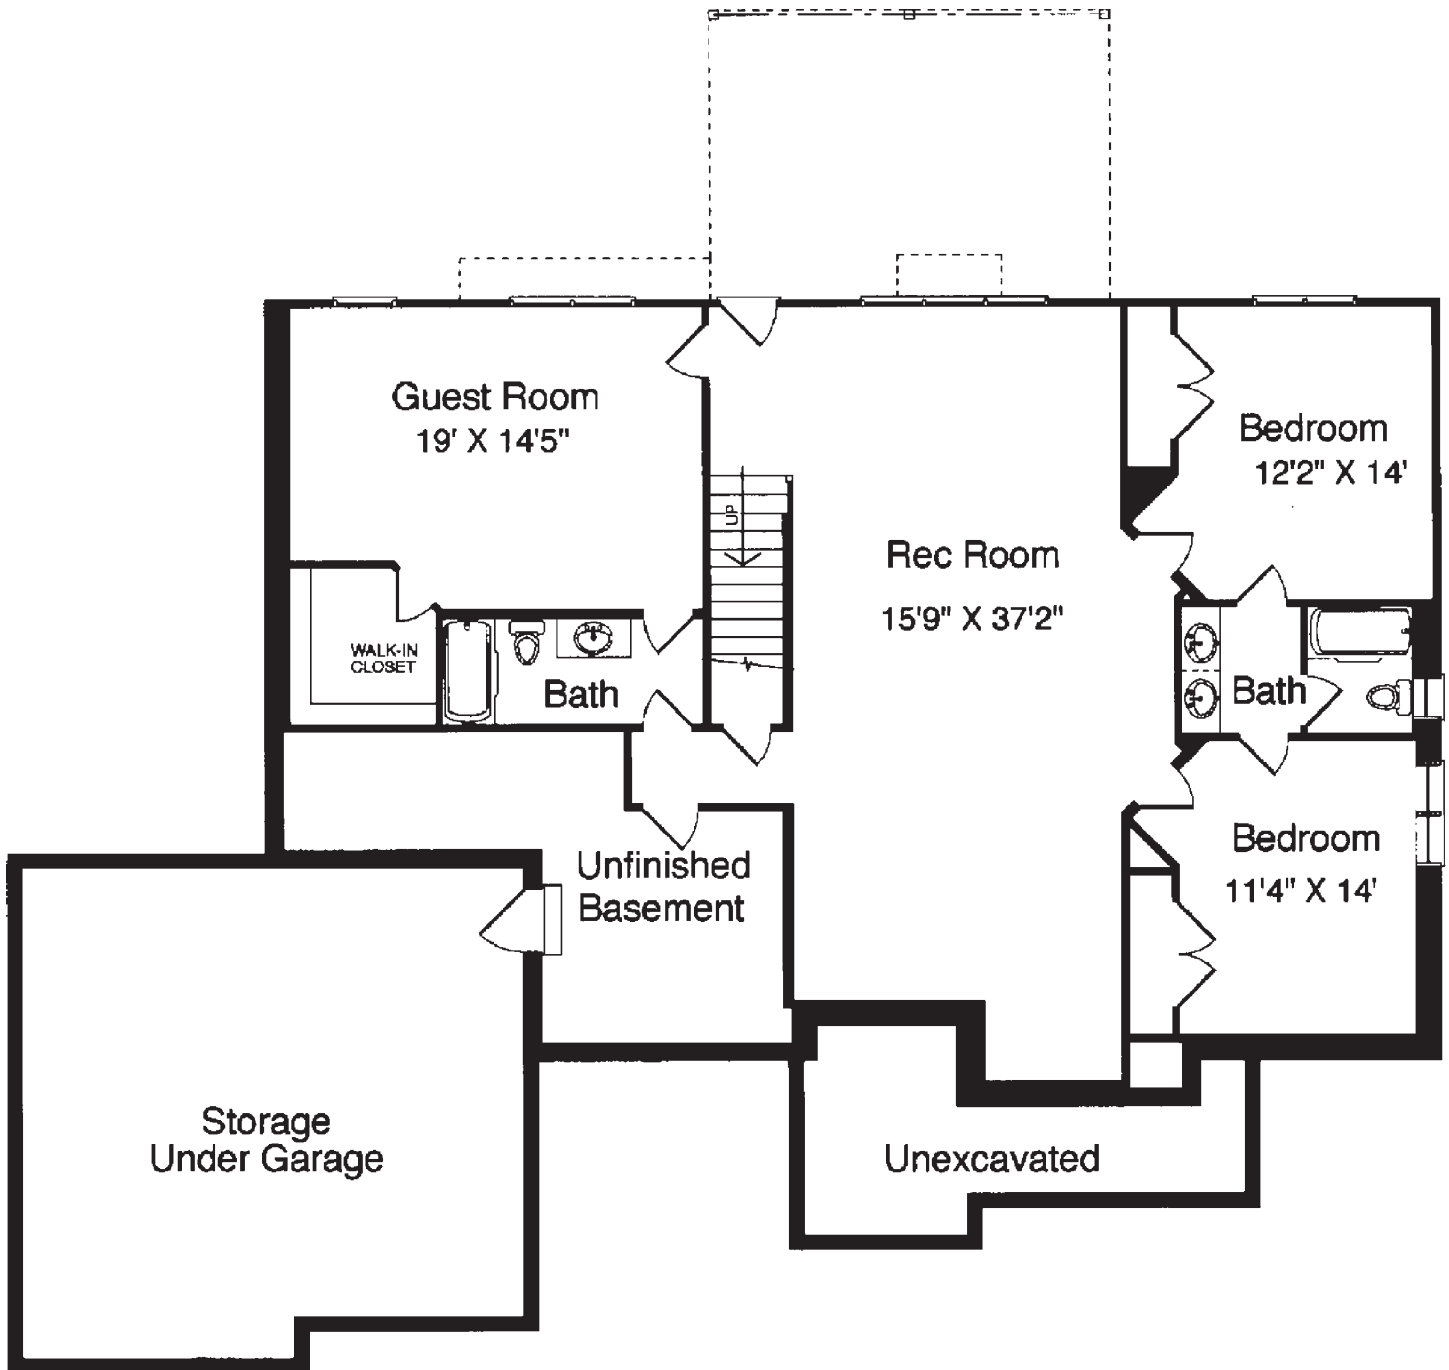

dream home source

Lower Floor

Plan #49762

COPYRIGHT © 2004, DREAM HOME SOURCE, INC.

Order online or call now to purchase your dream home plan! 1-800-447-0027

**dream home source**

Plan Specifications

Plan #49762

**3488 total square feet**

4 bedrooms

3.5 baths

2 car attached garage

68'6" wide x 53'2" deep

Roof height: 24'0"

Main roof pitch: 8/12

Exterior wall framing: 2x4

### **Designer Comments:**

This traditional cottage design is complemented in siding and stone--perfect for a countryside setting. The front porch welcomes you inside to a foyer flanked on either side by a library and formal dining room. The grand room is warmed by a fireplace and accesses the rear deck. The kitchen serves the breakfast room, which offers double doors to a solarium. The first-floor master bedroom is cooled by a ceiling fan and enjoys a private bath/dressing room and walk-in closet. The first floor is completed by a two-car garage and laundry room. The basement level provides two additional family bedrooms that share a Jack-and-Jill bath, a recreation room, a guest suite and unfinished future