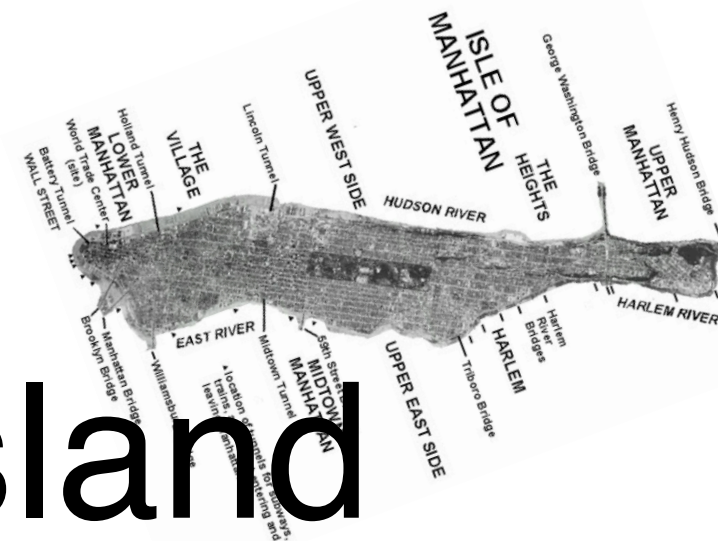

This Land is Your Land

by Woody Guthrie

This land is your land

This land is my land

From California

to the New York Island

From the redwood forest
to the Gulf Stream waters
This land was made
for you and me

[Chorus]

As I was walking
that ribbon of highway
I saw above me
that endless skyway
I saw below me
that golden valley

This land was made
for you and me

[Chorus]

As I was walking
I saw a sign there

And on the sign it said: