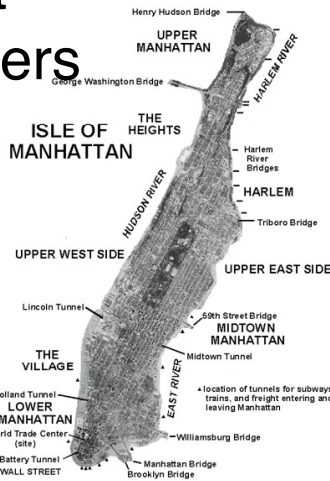

# This Land is Your Land

by Woody Guthrie

This land is your land  
This land is my land  
From California  
to the New York Island  
From the redwood forest  
to the Gulf Stream waters  
This land was made  
for you and me

[Chorus]

As I was walking  
that ribbon of highway  
I saw above me  
that endless skyway  
I saw below me  
that golden valley  
This land was made  
for you and me

[Chorus]

As I was walking  
I saw a sign there  
And on the sign it said:  
"NO TRESPASSING!"  
But on the other side  
it didn't say nothing  
That side was made  
for you and me

[Chorus]

I've roamed and rambled  
And I followed my footsteps  
To the sparkling sands of  
Her diamond deserts  
And all around me  
a voice was sounding  
This land was made  
For you and me

[Chorus]