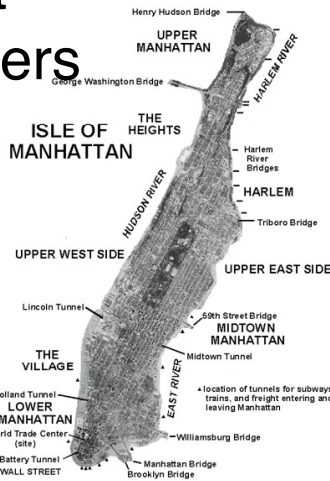

This Land is Your Land

by Woody Guthrie

This land is your land
This land is my land
From California
to the New York Island
From the redwood forest
to the Gulf Stream waters
This land was made
for you and me

[Chorus]

As I was walking
that ribbon of highway
I saw above me
that endless skyway
I saw below me
that golden valley
This land was made
for you and me

[Chorus]

As I was walking
I saw a sign there
And on the sign it said:
"NO TRESPASSING!"
But on the other side
it didn't say nothing
That side was made
for you and me

[Chorus]

I've roamed and rambled
And I followed my footsteps
To the sparkling sands of
Her diamond deserts
And all around me
a voice was sounding
This land was made
For you and me

[Chorus]